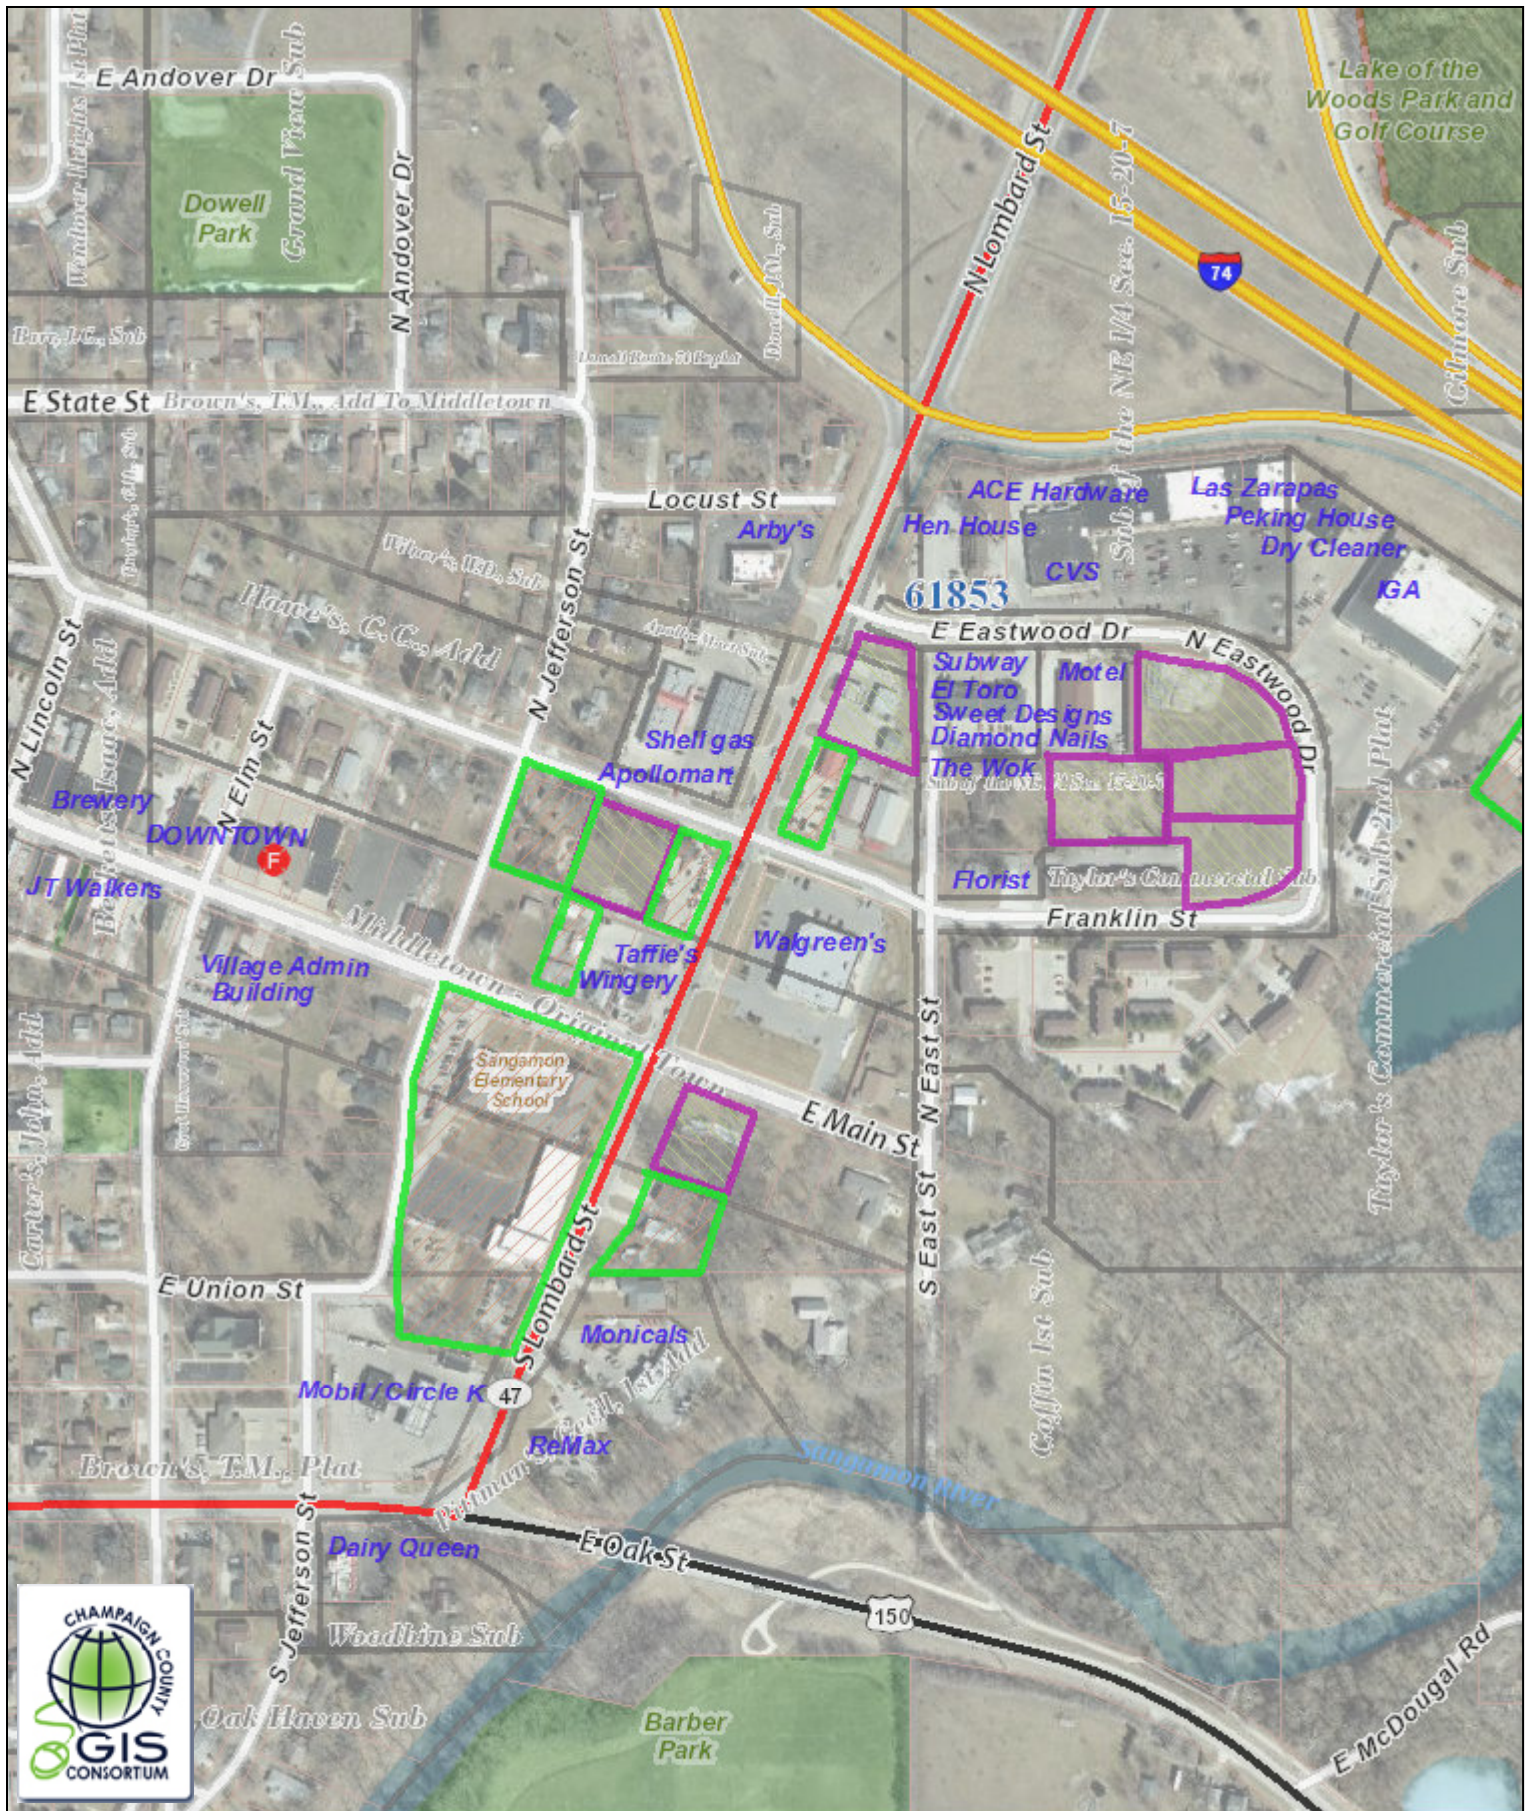

Vacant and Redevelopment Land, Mahomet, IL

This map application was prepared with geographic information system (GIS) data created by the Champaign County GIS Consortium (CCGIS), or other CCGIS member agency. These entities do not warrant or guarantee the accuracy or suitability of GIS data for any purpose. The GIS data within this application is intended to be used as a general index to spatial information and not intended for detailed, site-specific analysis or resolution of legal matters. Users assume all risk arising from the use or misuse of this application and information contained herein. The use of this application constitutes acknowledgement of this disclaimer.